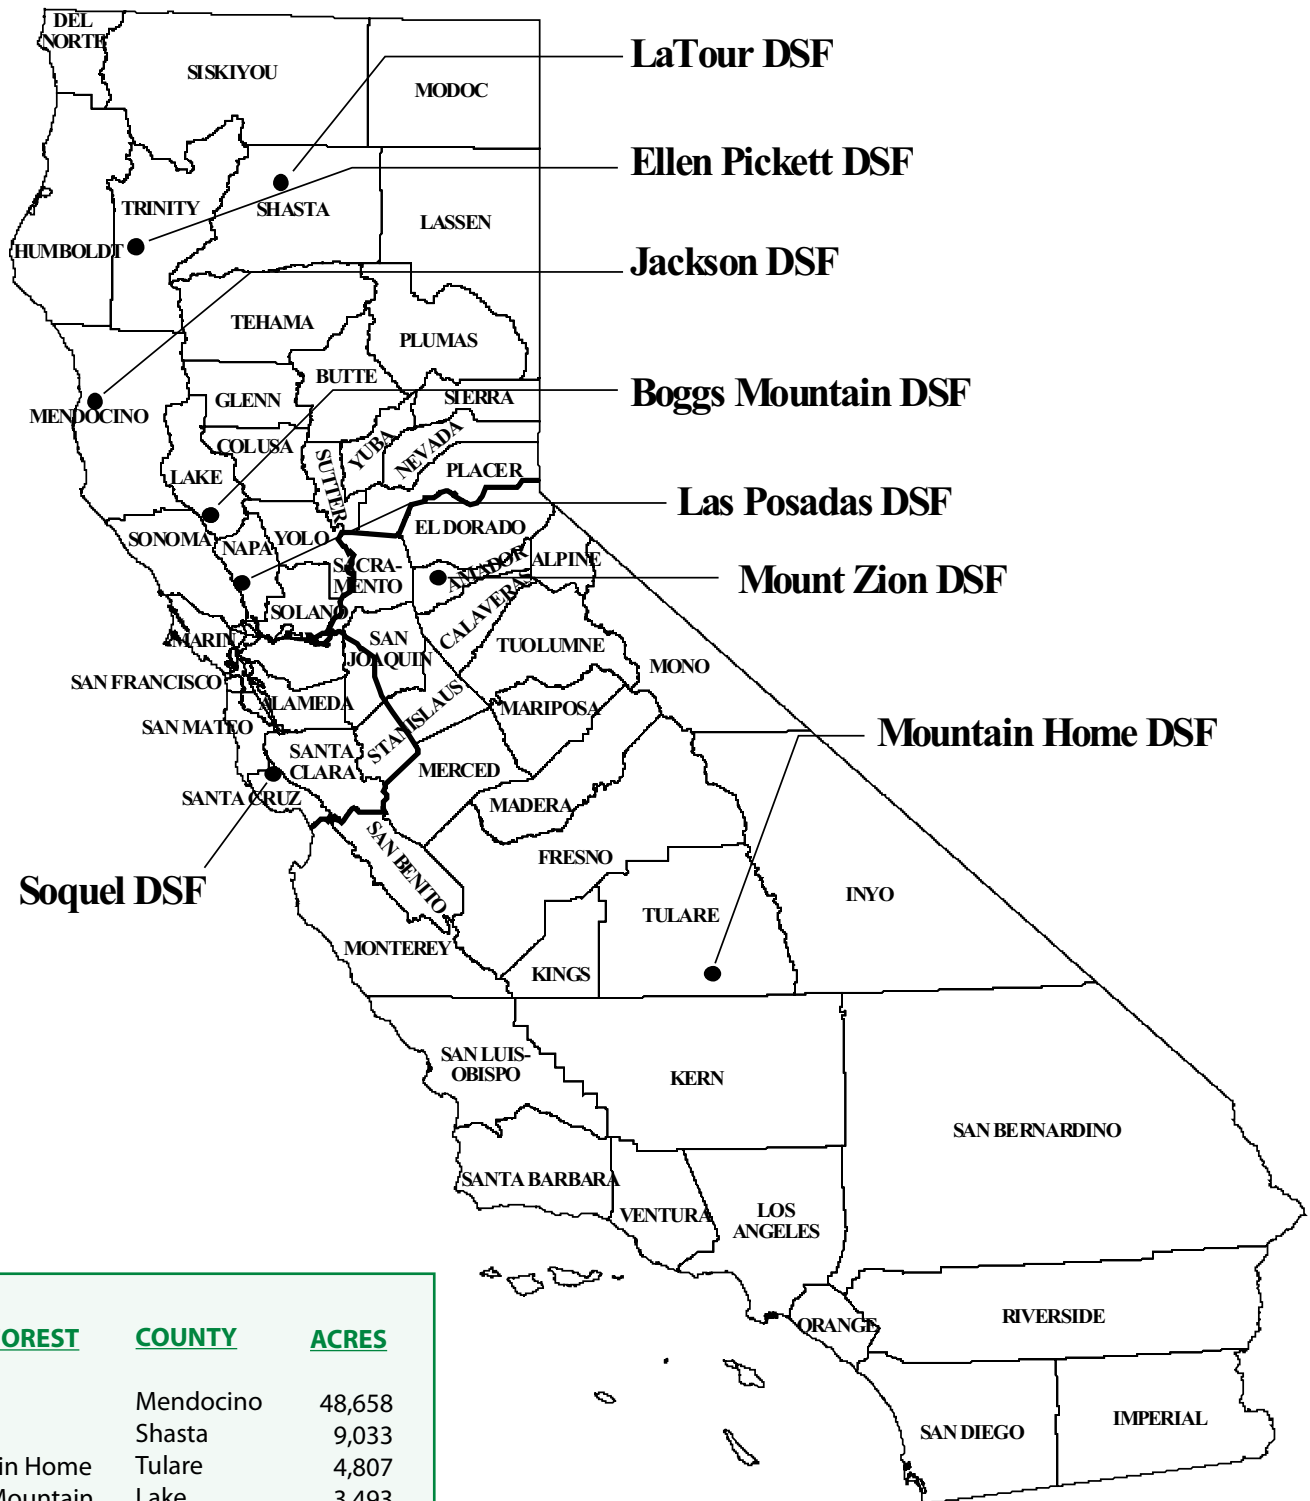

CAL FIRE

Demonstration State Forests

LaTour DSF

Ellen Pickett DSF

Jackson DSF

Boggs Mountain DSF

Las Posadas DSF

Mount Zion DSF

Mountain Home DSF

Soquel DSF

<u>STATE FOREST</u>	<u>COUNTY</u>	<u>ACRES</u>
Jackson	Mendocino	48,658
LaTour	Shasta	9,033
Mountain Home	Tulare	4,807
Boggs Mountain	Lake	3,493
Soquel	Santa Cruz	2,681
Las Posadas	Napa	796
Mount Zion	Amador	164
Ellen Pickett	Trinity	160